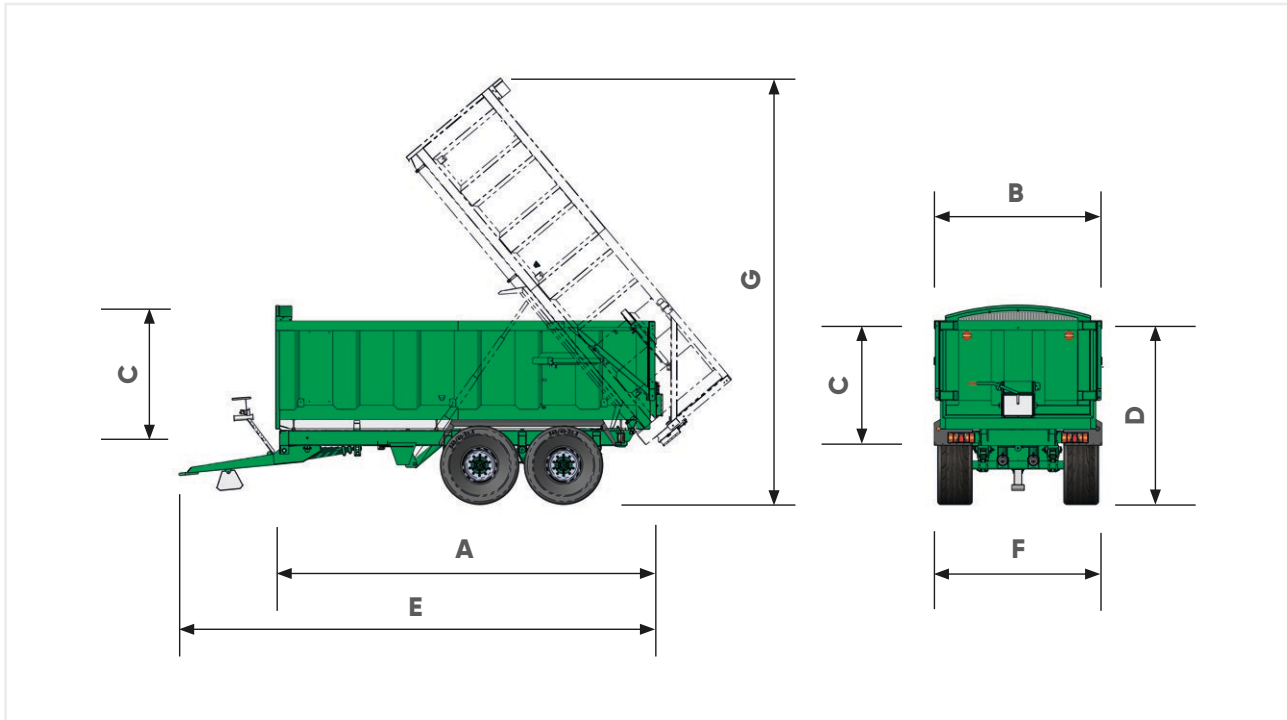

TB 12-24

WHEN YOU NEED AN ALL ROUNDER . . .

Whether your work is arable, vegetable or silage, TB will haul the lot. Available from 15.8m³ through to 51m³, TB could be the only trailer you need.*

Robust chassis – all models mounted on either an 8 or 10 mm RHS chassis.

Heavy-gauge sides – plus strengthening channels and heavy-gauge floors with hollow section runners at 300 mm centres.

Long reach chromed tipping cylinders deliver approximately 50° of tip.

Hydraulic rear door – features a lock valve to secure the door tightly, and a safety valve, to prevent the door being opened when the trailer is in the down position.

Long reach 2 way rams – retained in any position to allow controlled discharge of free flowing loads, plus greater clearance for heaped loads.

Standard features

Sprung drawbar, hydraulic brakes, parking brakes, heavy-duty EN8 towing eye, skid & skid carrier, rear LED lights, hydraulic hose carrier, ladder, chromed rams, number plate holder, LED beacon, hydraulic door, mudguards, rear top lights, body prop.

Model	TB 12	TB 14	TB 15	TB 16	TB 18	TB 20	TB 22	TB 24		
Dimensions										
Body length	A	mm	5400	6000	6000	6600	7200	7800	8400	9000
Body width	B	mm	2500	2500	2500	2500	2500	2500	2500	2500
Body height	C	mm	1225	1300	1375	1375	1375	1375	1375	1375
Loading height	D	mm	2550	2620	2700	2700	2700	2800	2800	2950
Overall length	E	mm	7060	7670	7670	8280	8890	9500	10110	10720
Overall width	F	mm	2760	2760	2760	2760	2760	2760	2760	2760
Tipped height	G	mm	6500	7000	7100	7500	8000	8500	9100	9750
Body capacity		m ³	15.8	18.7	19.7	21.7	23.7	25.7	30.7	32.9
Misc.										
Hydraulic oil	L		33.5	33.5	33.5	36.5	40.0	40.0	42.0	42.0
Number of axles			2				3			
Axle beam		mm/studs	2xcom/10				3xcom/10			
Brake size			406 x120	420x180			420 x220	420x180		
Brake option			H/A							
Tyre size			385/65 R22.5				445/65 R22.5			
Bottom chassis			250x100 RHS	250x150 RHS			300x150 RHS			
Top chassis			150x75 RHS	150x100 RHS				200x100 RHS		