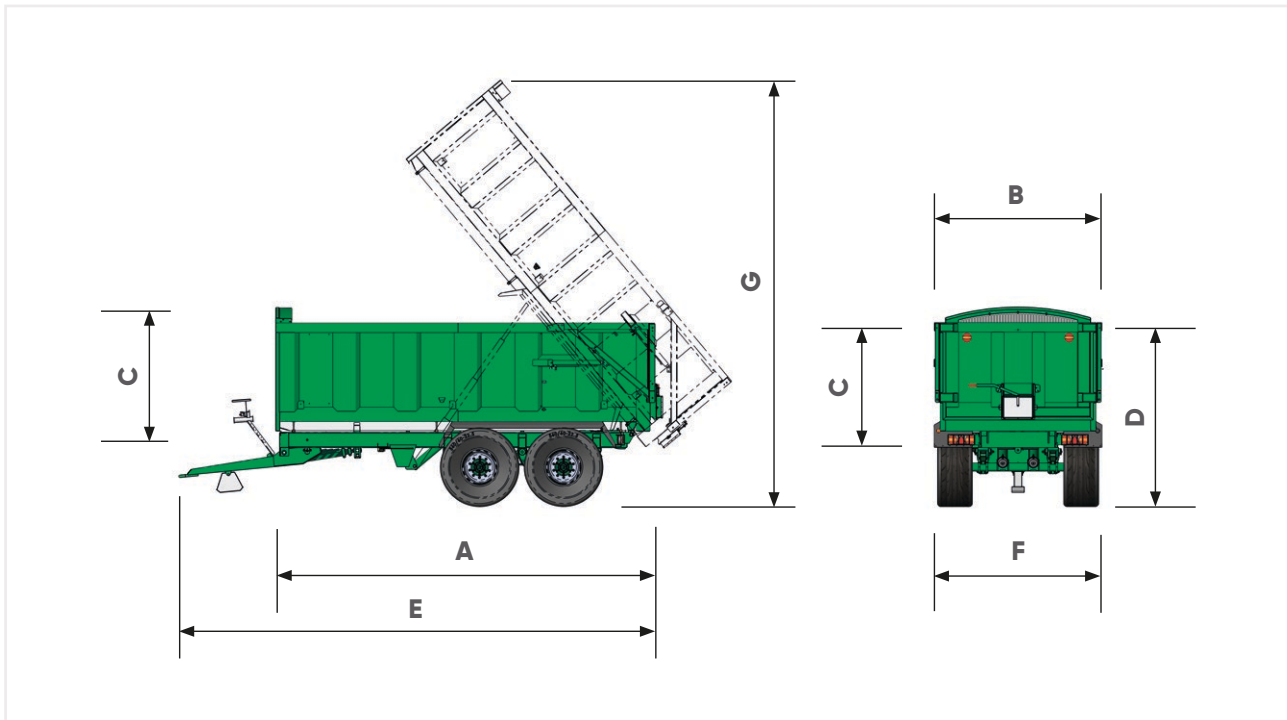

TB 6-11

FOR SMALLER LOADS . . .

Our 6-11 tonne TB trailers are designed for general-purpose haulage and are the ideal solution for farms, horticultural and contracting businesses that require a compact, dependable workhorse for all those smaller loads.

Built for tough conditions all models are mounted on 8mm RHS chassis, which we've designed to eliminate material spillage onto the road or yard.

Protection against wear and tear is provided by heavy-gauge sides, strengthening channels and heavy-gauge floors with hollow section runners at 300mm centres which feature across the range. Long reach chromed tipping cylinders achieve approximately 50° of tip.

All TB 6 -11 tonne trailers feature agricultural axles, fixed drawbar and swing door as standard.

Standard features

Hydraulic brakes, parking brakes, heavy-duty EN8 towing eye, skid & skid carrier, LED lights, hydraulic hose carrier, ladder, chromed rams, number plate holder, LED beacon, body prop.

| Model | | | TB 6 | TB 8 | TB 9 | TB 11 |
|-------------------|----------|----------------|--------------|--------|--------------|--------------|
| Dimensions | | | | | | |
| Body length | A | mm | 3450 | 3900 | 4350 | 4800 |
| Body width | B | mm | 2200 | 2350 | 2350 | 2500 |
| Body height | C | mm | 1150 | 1225 | 1225 | 1225 |
| Loading height | D | mm | 2260 | 2360 | 2360 | 2550 |
| Overall length | E | mm | 5080 | 5540 | 5990 | 6450 |
| Overall width | F | mm | 2200 | 2350 | 2350 | 2760 |
| Tipped height | G | mm | 4000 | 4750 | 5000 | 5700 |
| Body capacity | | m ³ | 8.2 | 10.7 | 11.9 | 13.8 |
| Misc. | | | | | | |
| Hydraulic oil | L | | 8 | 15.5 | 24.6 | 24.6 |
| Number of axles | | | 1 | | | |
| Axle beam | mm/studs | | 1x70/6 | 2x70/6 | 2x80/8 | 2x90/8 |
| Brake size | | | 300x60 | | 350x90 | |
| Brake option | | | H | | | H/A |
| Tyre size | | | 12.5/80x15.3 | | 435/50 R19.5 | 385/65 R22.5 |
| Bottom chassis | | | 200x100 RHS | | | 250x100 RHS |
| Top chassis | | | 150x75 RHS | | | |