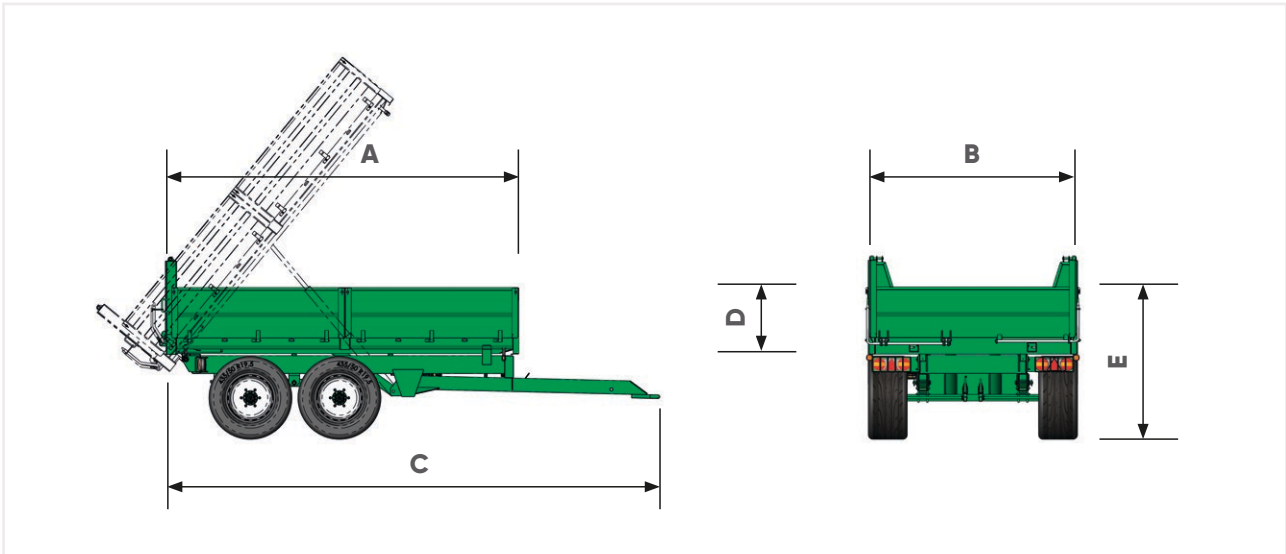

DROPSIDES

COMPACT AND VERSATILE ...

Suitable for a multitude of applications from hill farms and small construction sites, to market gardens and golf courses.

Dropsides are compact, versatile trailers designed for carrying materials such as sand, gravel, green waste and manure.

Standard features

LED lights, independent hydraulic brakes, chromed rams, beacon, number plate holder, dropsides, high hinged tail door, parking brake, body prop.

Model		DS 4	DS 6	DS 8	DS 9	DS 11	DS 12
Dimensions							
Body length	A mm	3000	3450	3900	4350	4800	5400
Body width	B mm	2200	2200	2350	2350	2500	2500
Overall length	C mm	4500	4950	5400	5850	6300	6900
Body depth	D mm	450	450	525	525	600	600
Overall height	E mm	1500	1515	1700	1710	1960	2000
Misc.							
Number of axles		1	1	2	2	2	2
Axle beam	mm/studs	1x70/6		2x70/6	2x80/8	2x90/8	2xcom/10
Sprung d/bar		N/A	N/A	N/A	N/A	1100	STD
Tyre size		11.5/80x15.3		12.5/80x15.3		435/50 19.5 385/65 R22.5	