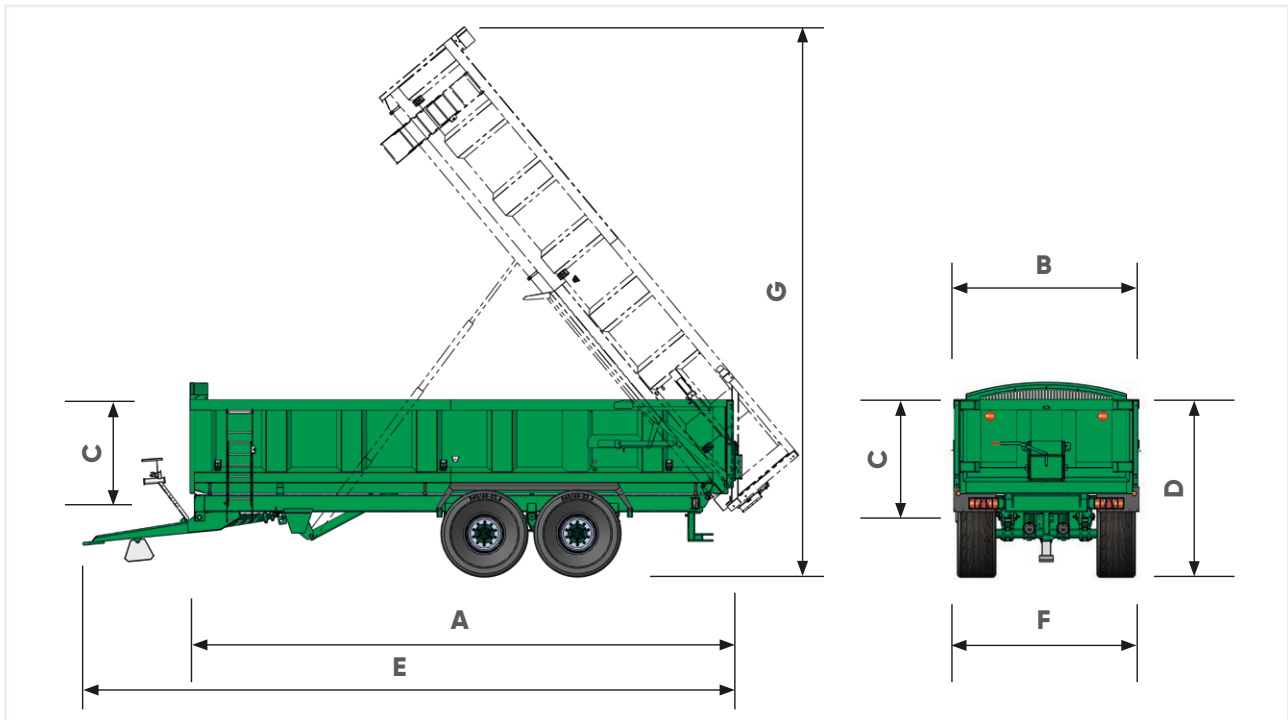

ROOT SPECIALS

WHEN YOU'RE LIFTING ROOT CROPS

Root Specials are designed specifically to meet the needs of root crop businesses.

Longer and lower – than standard grain trailers.

Arched window – for improved visibility when loading.

Long reach chromed cylinders – capable of achieving approximately 50° of tip.

Root trailers are tough operators – an 8 or 10 mm

Hydraulic braking system – works in tandem with the tractor, vital for sudden braking.

RHS chassis – provides the core strength.

Heavy-gauge sides – plus strengthening channels and heavy-gauge floors with hollow section runners at 300 mm centres.

Rugged side ladders – aid stability for operators when working above the trailer height.

Model		ROOT 12	ROOT 14	ROOT 15	ROOT 16	ROOT 18	ROOT 20
Dimensions							
Body length	A mm	6000	6600	7200	7800	8400	9000
Body width	B mm	2500	2500	2500	2500	2500	2500
Body height	C mm	1150	1150	1150	1150	1150	1150
Loading height	D mm	2440	2440	2440	2440	2500	2500
Overall length	E mm	7600	8200	8800	9400	10000	10600
Overall width	F mm	2760	2760	2760	2760	2760	2760
Tipped height	G mm	6700	7100	7600	8000	8600	9200
Body capacity	m³	16.20	17.80	19.70	22.20	23.02	24.02
Misc.							
Hydraulic oil	L	33.5	36.5	40.0	40.0	42.0	42.0
Number of axles				2			
Axle beam	mm/studs			2xcom/10			3xcom/10
Brake size		406x120		420x180			420x180
Brake option				H/A			
Tyre size				385/65 R22.5			
Bottom chassis		250x100 RHS		250x150 RHS			300x150 RHS
Top chassis		150x75 RHS		150x100 RHS			200x100 RHS