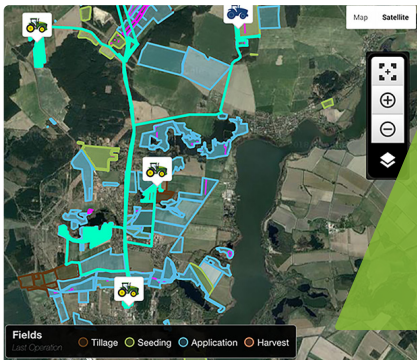

Integrated Technology Features

FIELD MAPPING

Fields are mapped using a John Deere Gator, which when loaded into your myjd account.

Complete with your SBI / RPA numbers, allows the user easy data access during those last minute farm inspections.

REDUCING INPUT COSTS

Recording your field work, including products and the areas worked on.

Allowing you to make calculated decisions on product quantity going forward and saving you money in the future.

PARTNERSHIP FOR THE FUTURE

Whether you are a contractor and want to give your customers access to their data or a customer who wants to share their data with their agronomists, we can help you set this up.

TOOLS TO HELP

Remote Display Access: Saving you time and money.

JD Section Control: Automatically turns individual implement sections on and off.

JD AutoTrac Steering: Reduces overlap and gaps, which reduces costs up to 8%, saving you money in the long run.

DATA CLEANSING

Data cleansing allows you to make informed decisions for the future.

With the ability to boundary and name your fields, as well as mapping interior boundaries and markers to make clean and complete data.

MACHINE UTILISATION

With the cost of fuel fluctuating, getting the most out of your machine has never been more important, looking at idle time, engine load and much more.

Our reports provide you with the data on how to do this.

FARM MAPPING SERVICE

We will come out and map your fields, load into your myjd account and advise you on the best practice for data collection and analysis.