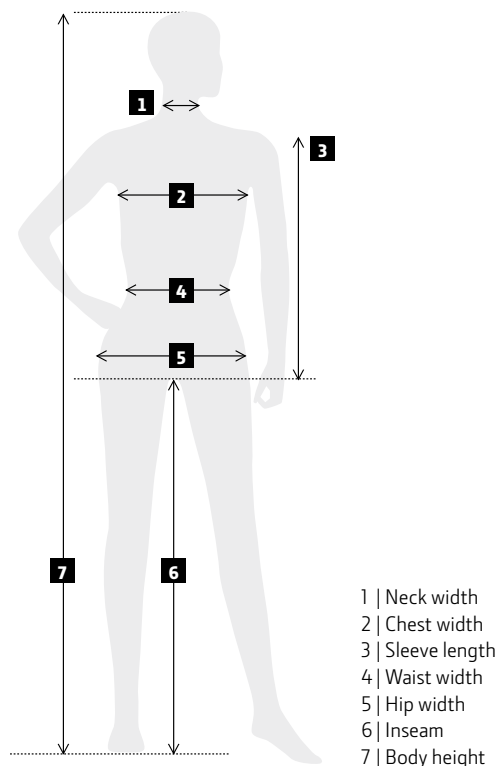

SIZE GUIDE

FIND THE PERFECT FIT

Use our size guide to understand how to take your body measurements. Then check the charts to find the size that you can wear all day to feel great every day.

WHAT TO MEASURE WHERE

Unless otherwise indicated, measurements in cm

Synfiber®

WORKWEAR

Articles with
Item no. MCS

OUTERWEAR

JACKETS

ORDERING SIZE 44-68		44	46	48	50	52	54	56	58	60	62	64	66	68		
1	Neck width	37	38	39	40	41	42	43	44	45	46	47	48	48		
2	Chest	88	92	96	100	104	108	112	116	120	124	128	132	136		
3	Sleeve length	59	60	61	62	63	64	65	66	66	67	67	68	68		
4	Waist	74	78	82	86	90	94	98	102	106	110	114	118	122		
7	Body height	164-175		172-182		180-188		187-194		192-196		194-198				
ORDERING SIZE XS-4XL		XS	S	M	L	XL	2XL	3XL	4XL							
1	Neck width	37	38-39		40-41		41-42		43-44		45-46		46-47		47-48	
2	Chest	86-88		92-96		96-100		104-108		112-116		120-124		128-132		136
3	Sleeve length	59		60-61		62		63-64		65-66		66-67		67-68		68
4	Waist	72-76		77-81		82-86		87-91		92-96		97-101		102-106		106-110
7	Body height	164-175			174-182			180-188			187-194					

TROUSERS

SIZES 44-68

ORDERING SIZE		44	46	48	50	52	54	56	58	60	62	64	66	68
4	Waist	76	80	84	88	93	98	103	108	113	118	123	128	133
5	Hip	94	98	102	106	110	114	118	122	126	130	134	138	142
6	Inseam	78	80	81	82	83	84	85	86	87	88	88	88	88
7	Body height	164-175		172-182		180-188		187-194		192-196		194-198		

SIZES XS-4XL

ORDERING SIZE		XS	S	M	L	XL	2XL	3XL	4XL						
4	Waist	72-76	76-80		82-86		88-93		93-98		100-105		107-112		114-119
5	Hip	90-94	94-98		98-102		102-106		106-110		110-114		114-118		118-122
6	Inseam	78-80	81-82		83-84		84-85		86-87		88		88		88
7	Body height	164-175			174-182			180-188			187-194				